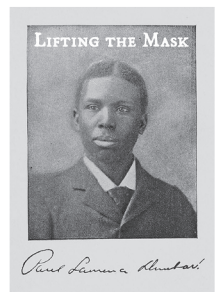

LIFTING THE MASK

LIFTING THE MASK, a new 21-Song MUSICAL, 'blissfully ranges in sound from Joplin to Gospel' in celebration of the life & lyrics of PAUL LAURENCE DUNBAR - a son of two slaves who was ultimately christened the 'Poet Laureate of the Negro Race' by Booker T. Washington. Set backstage in a British theatre during Queen Victoria's 1897 Diamond Jubilee, LIFTING THE MASK's dramatic text is inspired by both Tennessee Williams & Shakespeare. This 'compelling musical' ranges in theme from love & loneliness to Britannia's historic racial entanglements & the abolition of her slave trade. Tim Williams' 'wondrous' original score tunefully melds 75 minutes of merriment & insight, fiercely indulging the sass of LIFTING THE MASK's vibrant cast (directed by LSW Executive Director, Dr. Bruce Wall) & encompassing such internationally noted performers as Cornelius Macarthy & Delroy Brown. Jenny Agutter calls LIFTING THE MASK 'a total knockout'. You will too!

*"Perched on your shoulders sits Liberty smiling,
Perched where the eyes of our nations can see.
Keep from her pinions all contact defiling;
Show by your deeds what we're destined to be.*

*Look to the heights that are worth your attaining
Keep your feet firm in the path to the goal.
Toward noble deeds every effort be straining.
Worthy ambition is food for our soul!*

*Never again shall the manacles gall you
Never again shall the whip stroke defame!
Nobles and Freeman, our destiny calls you
Onward to honour, to glory, not shame."*

*"Why should the world be over-wise,
In counting all our tears and sighs?
Nay let them only see us,
While we wear the mask"*